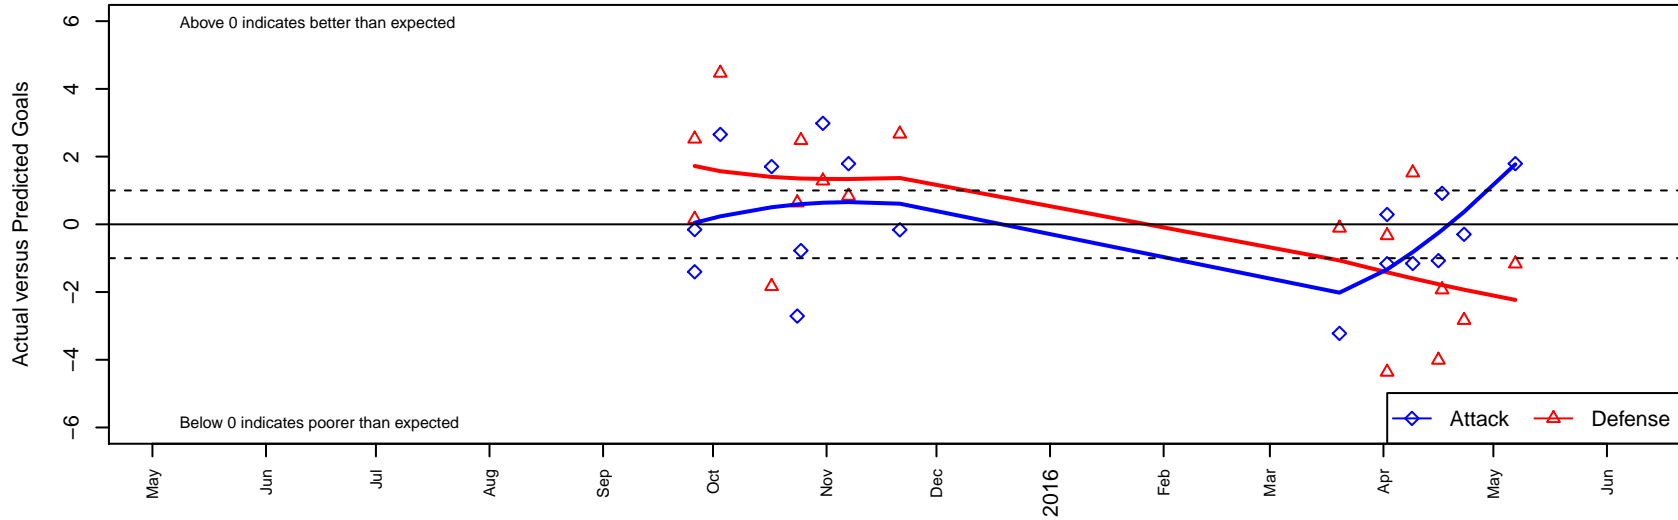

Cobra Equipo Relampago B03

Cobra Premier Soccer
 Othello, WA
 B03 total strength=249
 attack=0.27 defense=0.08
 fall league = PSPL–Inland Div 2 U12
 spr league = Spr PSPL–Inland Div 2 U12
 notes= Lauriano 2015

alt names used:
 Cobra Equipo Relampago
 Cobra Equipo Relampago

Venues played:
 2015 PSPL–Inland Div 2 U12
 2015 Spr PSPL–Inland Div 2 U12

Cobra Equipo Relampago B03
 Dots are actual minus expected GF (blue circles) and GA (red triangles).
 Blue line is smoothed change in attack strength. Red is smoothed change in defense strength.

attack and defense variance (black dot)
relative to other teams
and top 10 in region

attack and defense rating
relative to others at age
and all opponents in last 13 months

Performance relative to 13 month average