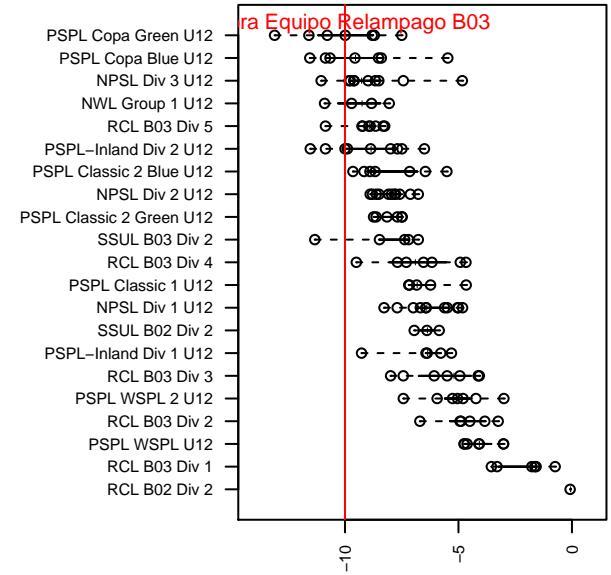

Cobra Equipo Relampago B03

Cobra Premier Soccer
 Othello, WA
 B03 total strength=249
 attack=0.27 defense=0.08
 fall league = PSPL–Inland Div 2 U12
 spr league = Spr PSPL–Inland Div 2 U12
 notes= Lauriano 2015

alt names used:
 Cobra Equipo Relampago
 Cobra Equipo Relampago

Venues played:
 2015 PSPL–Inland Div 2 U12
 2015 Spr PSPL–Inland Div 2 U12

Cobra Equipo Relampago B03
 Dots are actual minus expected GF (blue circles) and GA (red triangles).
 Blue line is smoothed change in attack strength. Red is smoothed change in defense strength.

attack and defense variance (black dot)
relative to other teams
and top 10 in region

attack and defense rating
relative to others at age
and all opponents in last 13 months

Performance relative to 13 month average